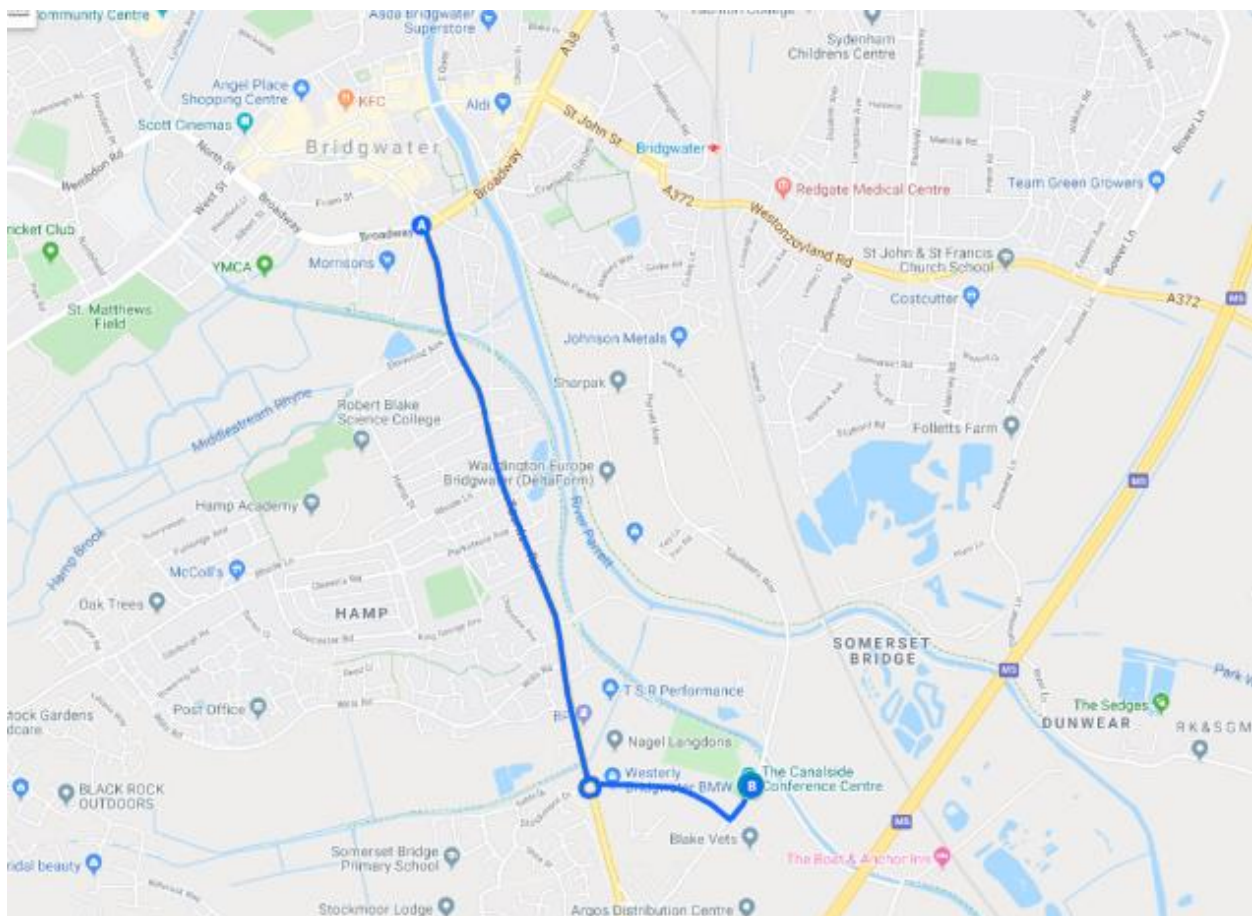

How to find us:

From M5

1. Exit Junction 24 and at the roundabout take the exit towards Bridgwater
2. At the next roundabout, take the 3rd exit onto A38/Taunton Road.
3. At the next roundabout, with the BMW garage on your right, take the 3rd exit onto Showground Road.
4. At the next roundabout, take the 1st exit.
5. The Canalside is on your left.

We recommend you do not rely on satellite navigations systems after leaving J24 of the M5.
Please use the directions above.

Somerset Solutions Ltd trading as 'The Canalside'.
The Canalside, Marsh Lane, Bridgwater, Somerset TA6 6LQ
info@thecanalside.co.uk
01278 456545

How to find us:

From Bridgwater

1. On A38, Taunton Road turn left at Showground roundabout (after BP Garage)
2. At the next roundabout, take the 1st exit.
3. The Canalside is on your left.

We recommend you do not rely on satellite navigations systems after leaving Taunton Road.
Please use the directions above.