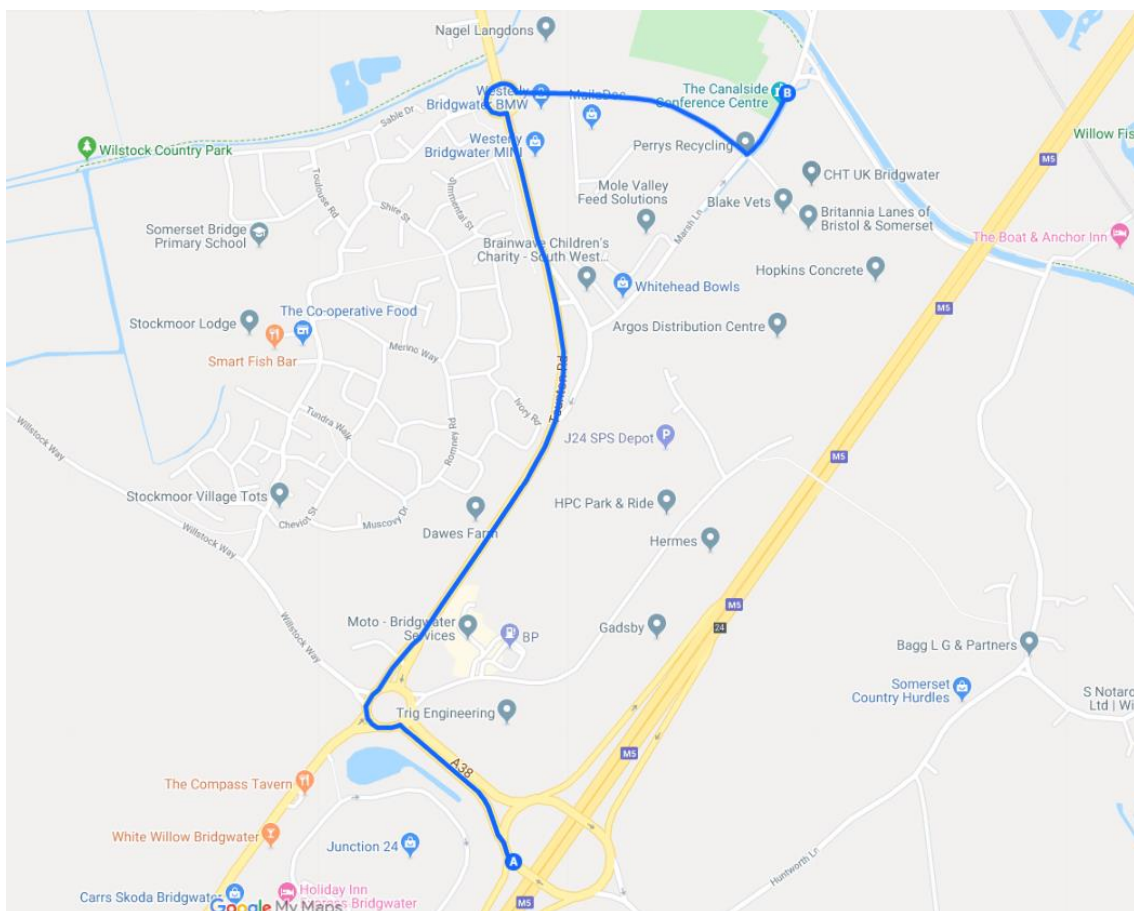

How to find us:

From M5

1. Exit Junction 24 and at the roundabout take the exit towards Bridgwater
2. At the next roundabout, take the 3rd exit onto A38/Taunton Road.
3. At the next roundabout, with the BMW garage on your right, take the 3rd exit onto Showground Road.
4. At the next roundabout, take the 1st exit.
5. The Canalside is on your left.

We recommend you do not rely on satellite navigations systems after leaving J24 of the M5.
Please use the directions above.

Somerset Solutions Ltd trading as 'The Canalside'.
The Canalside, Marsh Lane, Bridgwater, Somerset TA6 6LQ
info@thecanalside.co.uk
01278 456545

How to find us:

From Bridgwater

1. On A38, Taunton Road turn left at Showground roundabout (after BP Garage)
2. At the next roundabout, take the 1st exit.
3. The Canalside is on your left.

We recommend you do not rely on satellite navigations systems after leaving Taunton Road.
Please use the directions above.